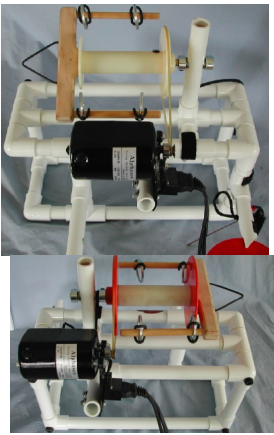

Babe's NW Delta Flyer Conversion Kit for HH Electric Spinner

This is from a customer request. Will put on Conversion Kits as soon as I can.

//